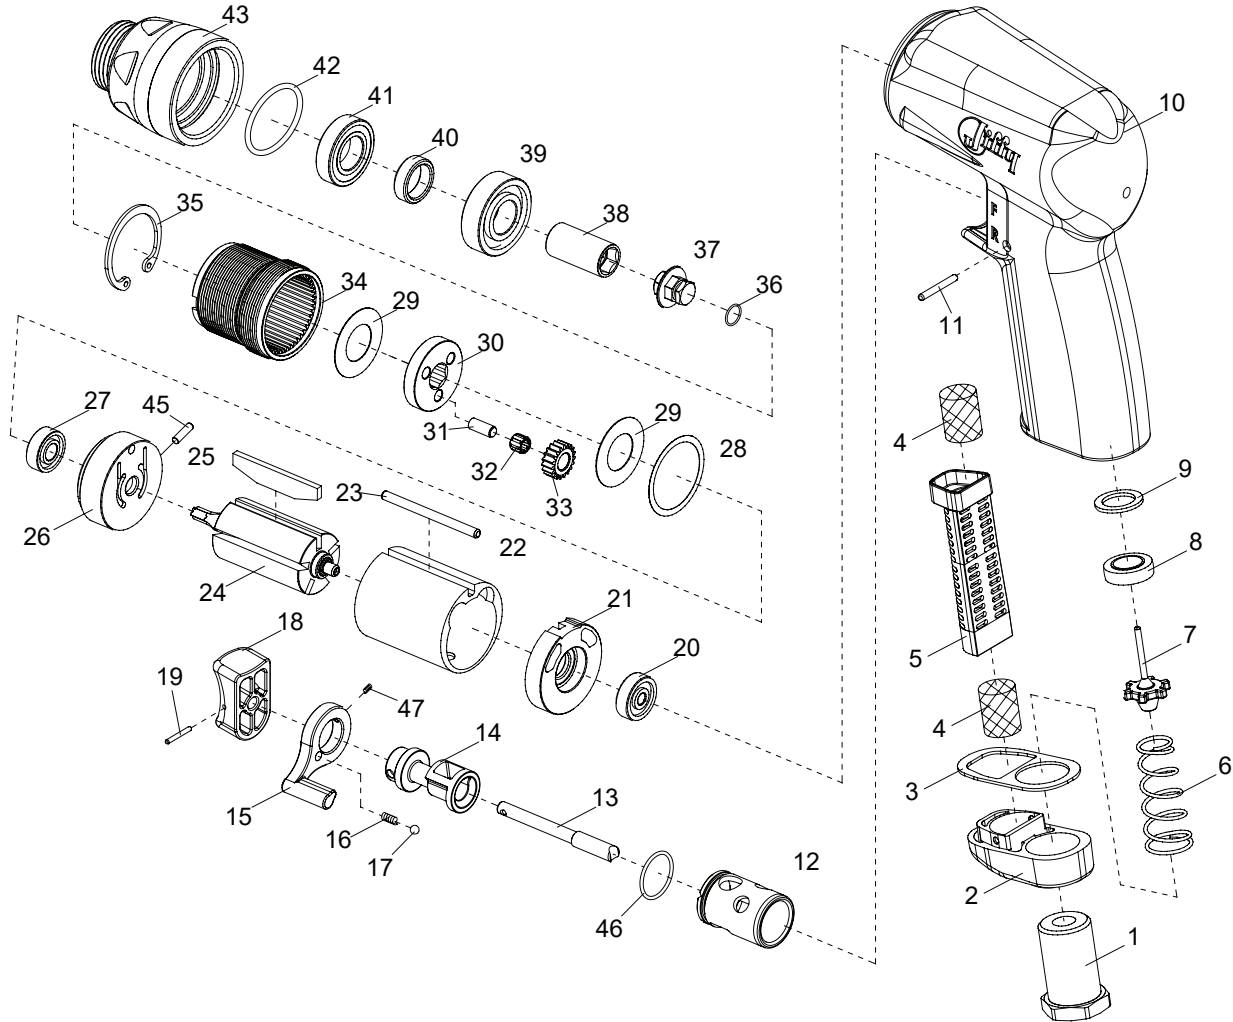

EXPLODED VIEW & PARTS LIST

SPECIFICATIONS

Free Speed (RPM)	Motor Drive (HP)	Length (in)	Weight (lb)	Air Cons. (scfm)	Rec. Air Pressure	Air Inlet (in)	Rec. Hose Size (in)	Noise Level	Vibration Level (m/sec ²)
1,500	.70	5.00	2.10	24	90 PSI - 6.2 Bar	1/4	3/8	89 dBA	1.46

MODEL: 27163

1,500 RPM JMD REVERSIBLE MOTOR

Ref #	Part Number	Description	Qty
1	633801-MT	AIR INLET	1
2	389202	DEFLECTOR	1
3	389203	GASKET	1
4	ZZ389507	SILENCER	2
5	389208	MUFFLER	1
6	BP45HP05	SPRING	1
7	328804C	VALVE	1
8	328835	VALVE SEAT	1
9	328825S	SPACER	1
10	389809R-JIF	HOUSING	1
11	P2524	PIN	1
12	389850	VALVE BUSHING	1
13	389852	VALVE STEM	1
14	389851	REVERSE VALVE	1
15	589011-ZN	REVERSE VALVE LEVER	1
16	589044	SPRING	1
17	SB0003	STEEL BALL	1
18	389820-JIF	TRIGGER	1
19	589039	SPRING PIN	1
20	396614	BALL BEARING	1
21	396610	REAR PLATE	1
22	396611	CYLINDER	1
23	396619	CYLINDER PIN	1

Ref #	Part Number	Description	Qty.
24	389854-5	ROTOR	1
25	396613G	ROTOR BLADE	5
26	389853	FRONT PLATE	1
27	B696ZZ	BALL BEARING	1
28	389828	SHIM	1
29	389833	WASHER	2
30	389830	PLANETARY SHAFT	1
31	389829	PIN	3
32	KT465	NEEDLE BEARING	3
33	389827	PLANET GEAR	3
34	389855-S	RING GEAR	1
35	389838	CIRCLIP	1
36	589050	O-RING	1
37	389858	CONNECTION PIN	1
38	389856	SPINDLE	1
39	B6001Z-TPI	BALL BEARING	1
40	3892A31	STEEL RING	1
41	B6901	BALL BEARING	1
42	OR2402	O-RING	1
43	389859	FRONT HOUSING	1
45	308013	PIN	1
46	589052	O-RING	1
47	HEXM306	SET SCREW	1